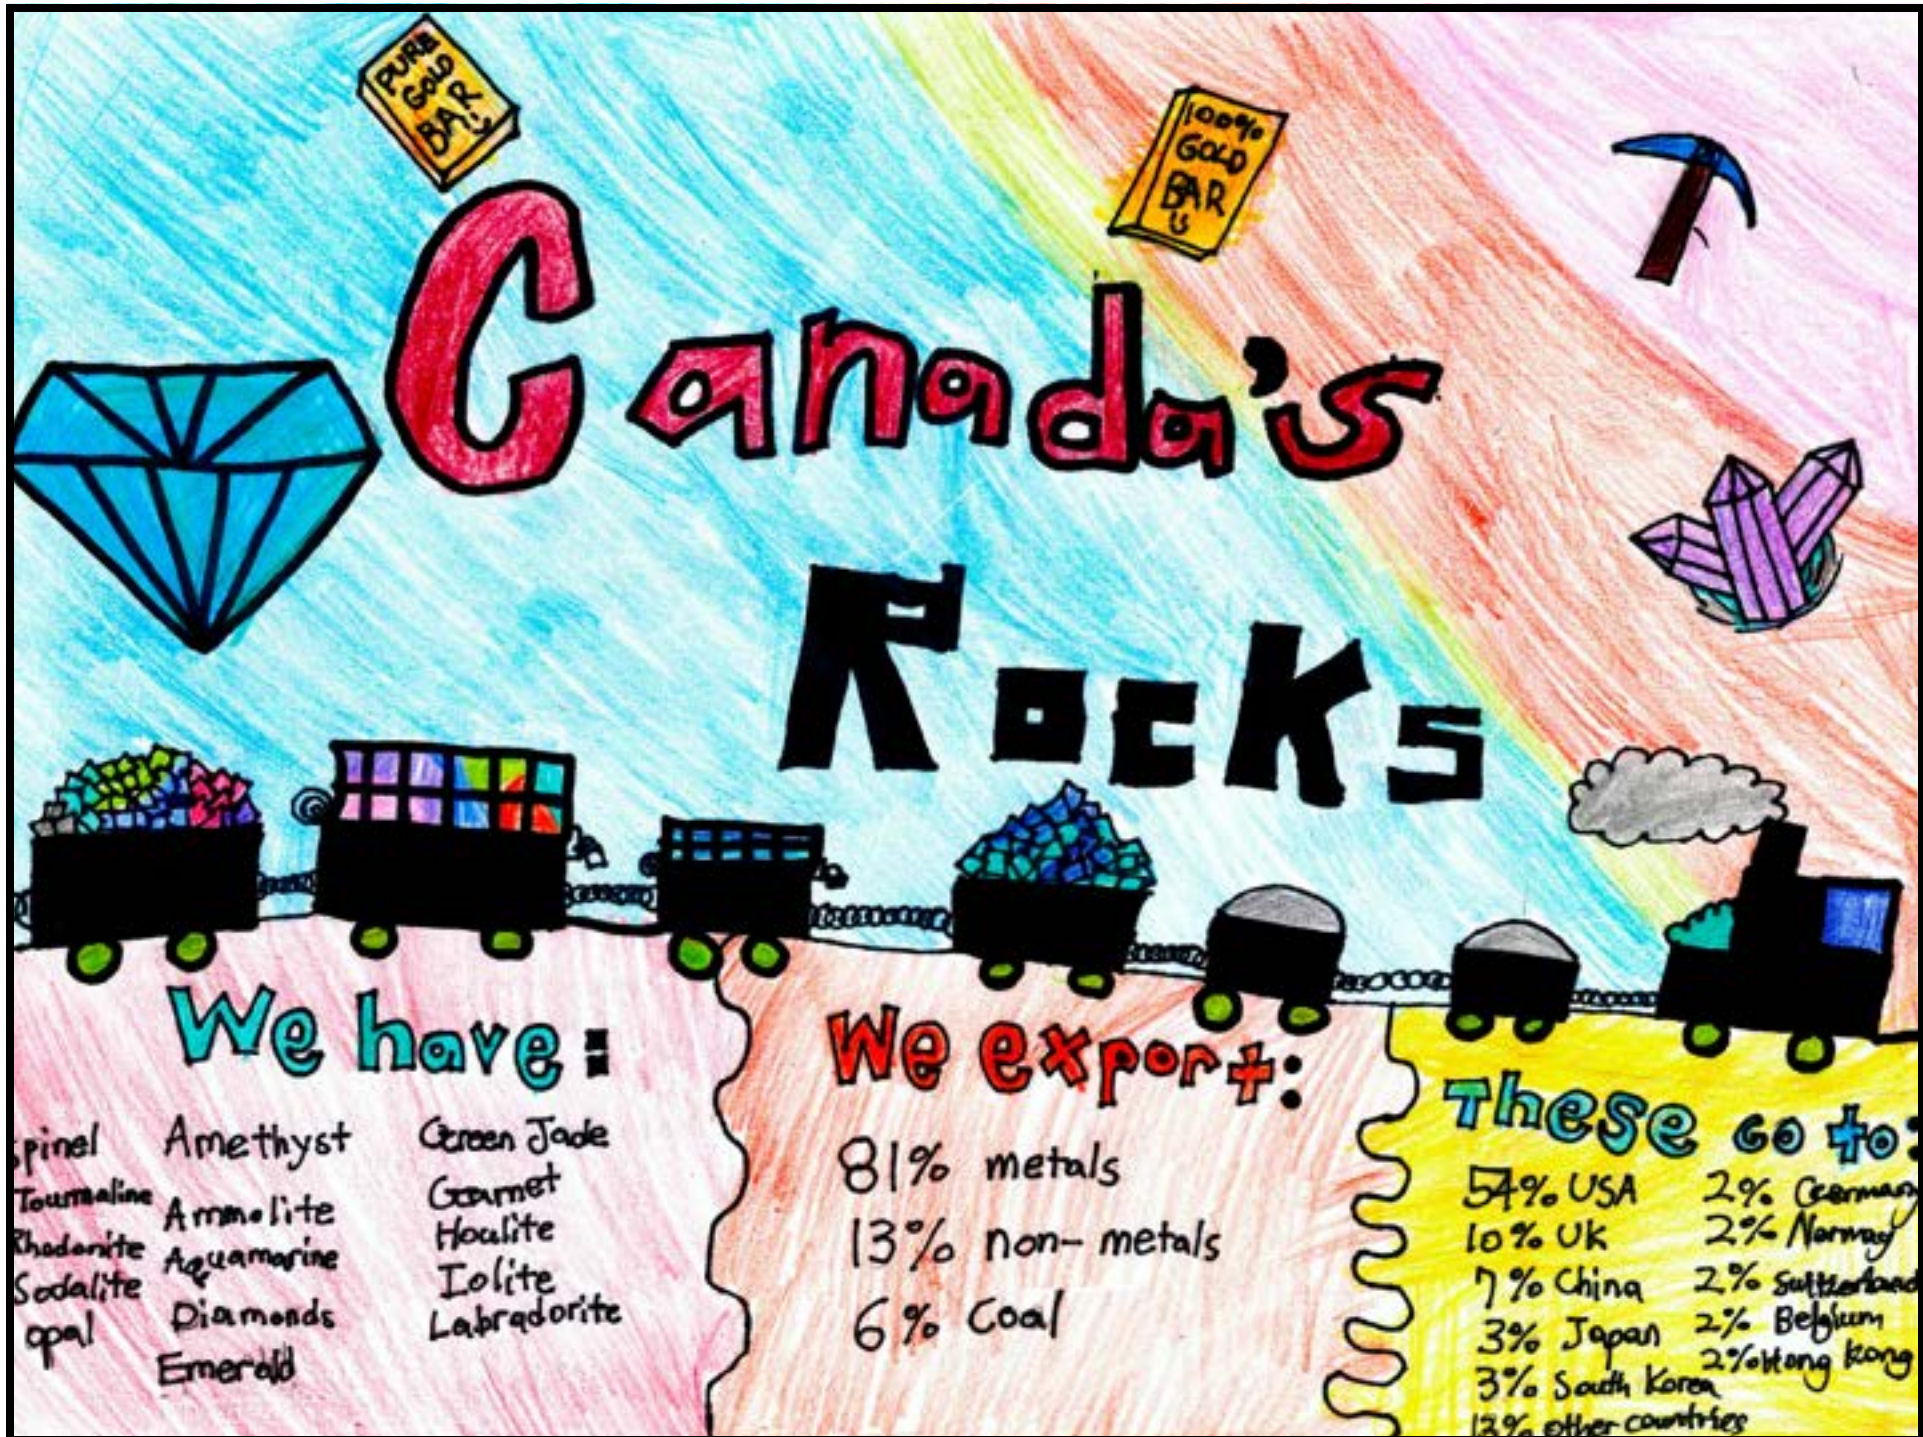

JUNE 2023

SUNDAY	MONDAY	TUESDAY	WEDNESDAY	THURSDAY	FRIDAY	SATURDAY
				1 Minerals North	2 Minerals North	3 ○
4	5 World Environment Day	6	7	8 World Oceans Day	9	10 ●
11	12	13	14	15	16	17
18 ● Father's Day	19	20	21 Summer Solstice National Indigenous People's Day	22	23	24
25	26 ●	27	28	29	30 International Asteroid Day