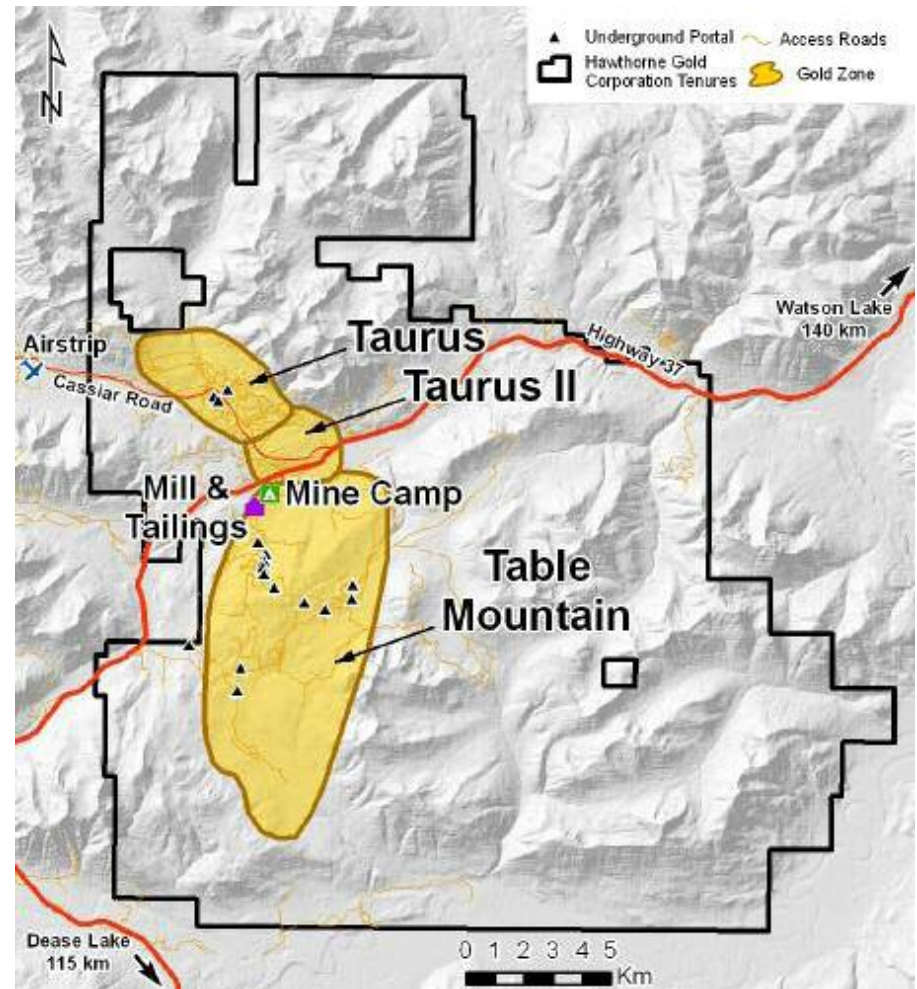

## Location

- Located in Jade City, Northern British Columbia
- 115 km north of Dease Lake, along highway 37

# Property Map

- 2 properties: Taurus and Table Mountain
- Both contain historic underground and surface mine workings

# Types of Work

- Soil Sampling
- Trenching
- Diamond Drilling
- Pit Mapping
- Open Pit and Underground Mining

# Diamond Drilling

- Shows what rock is buried underground
- Exploration drilling to target trench, soil or geophysical anomalies